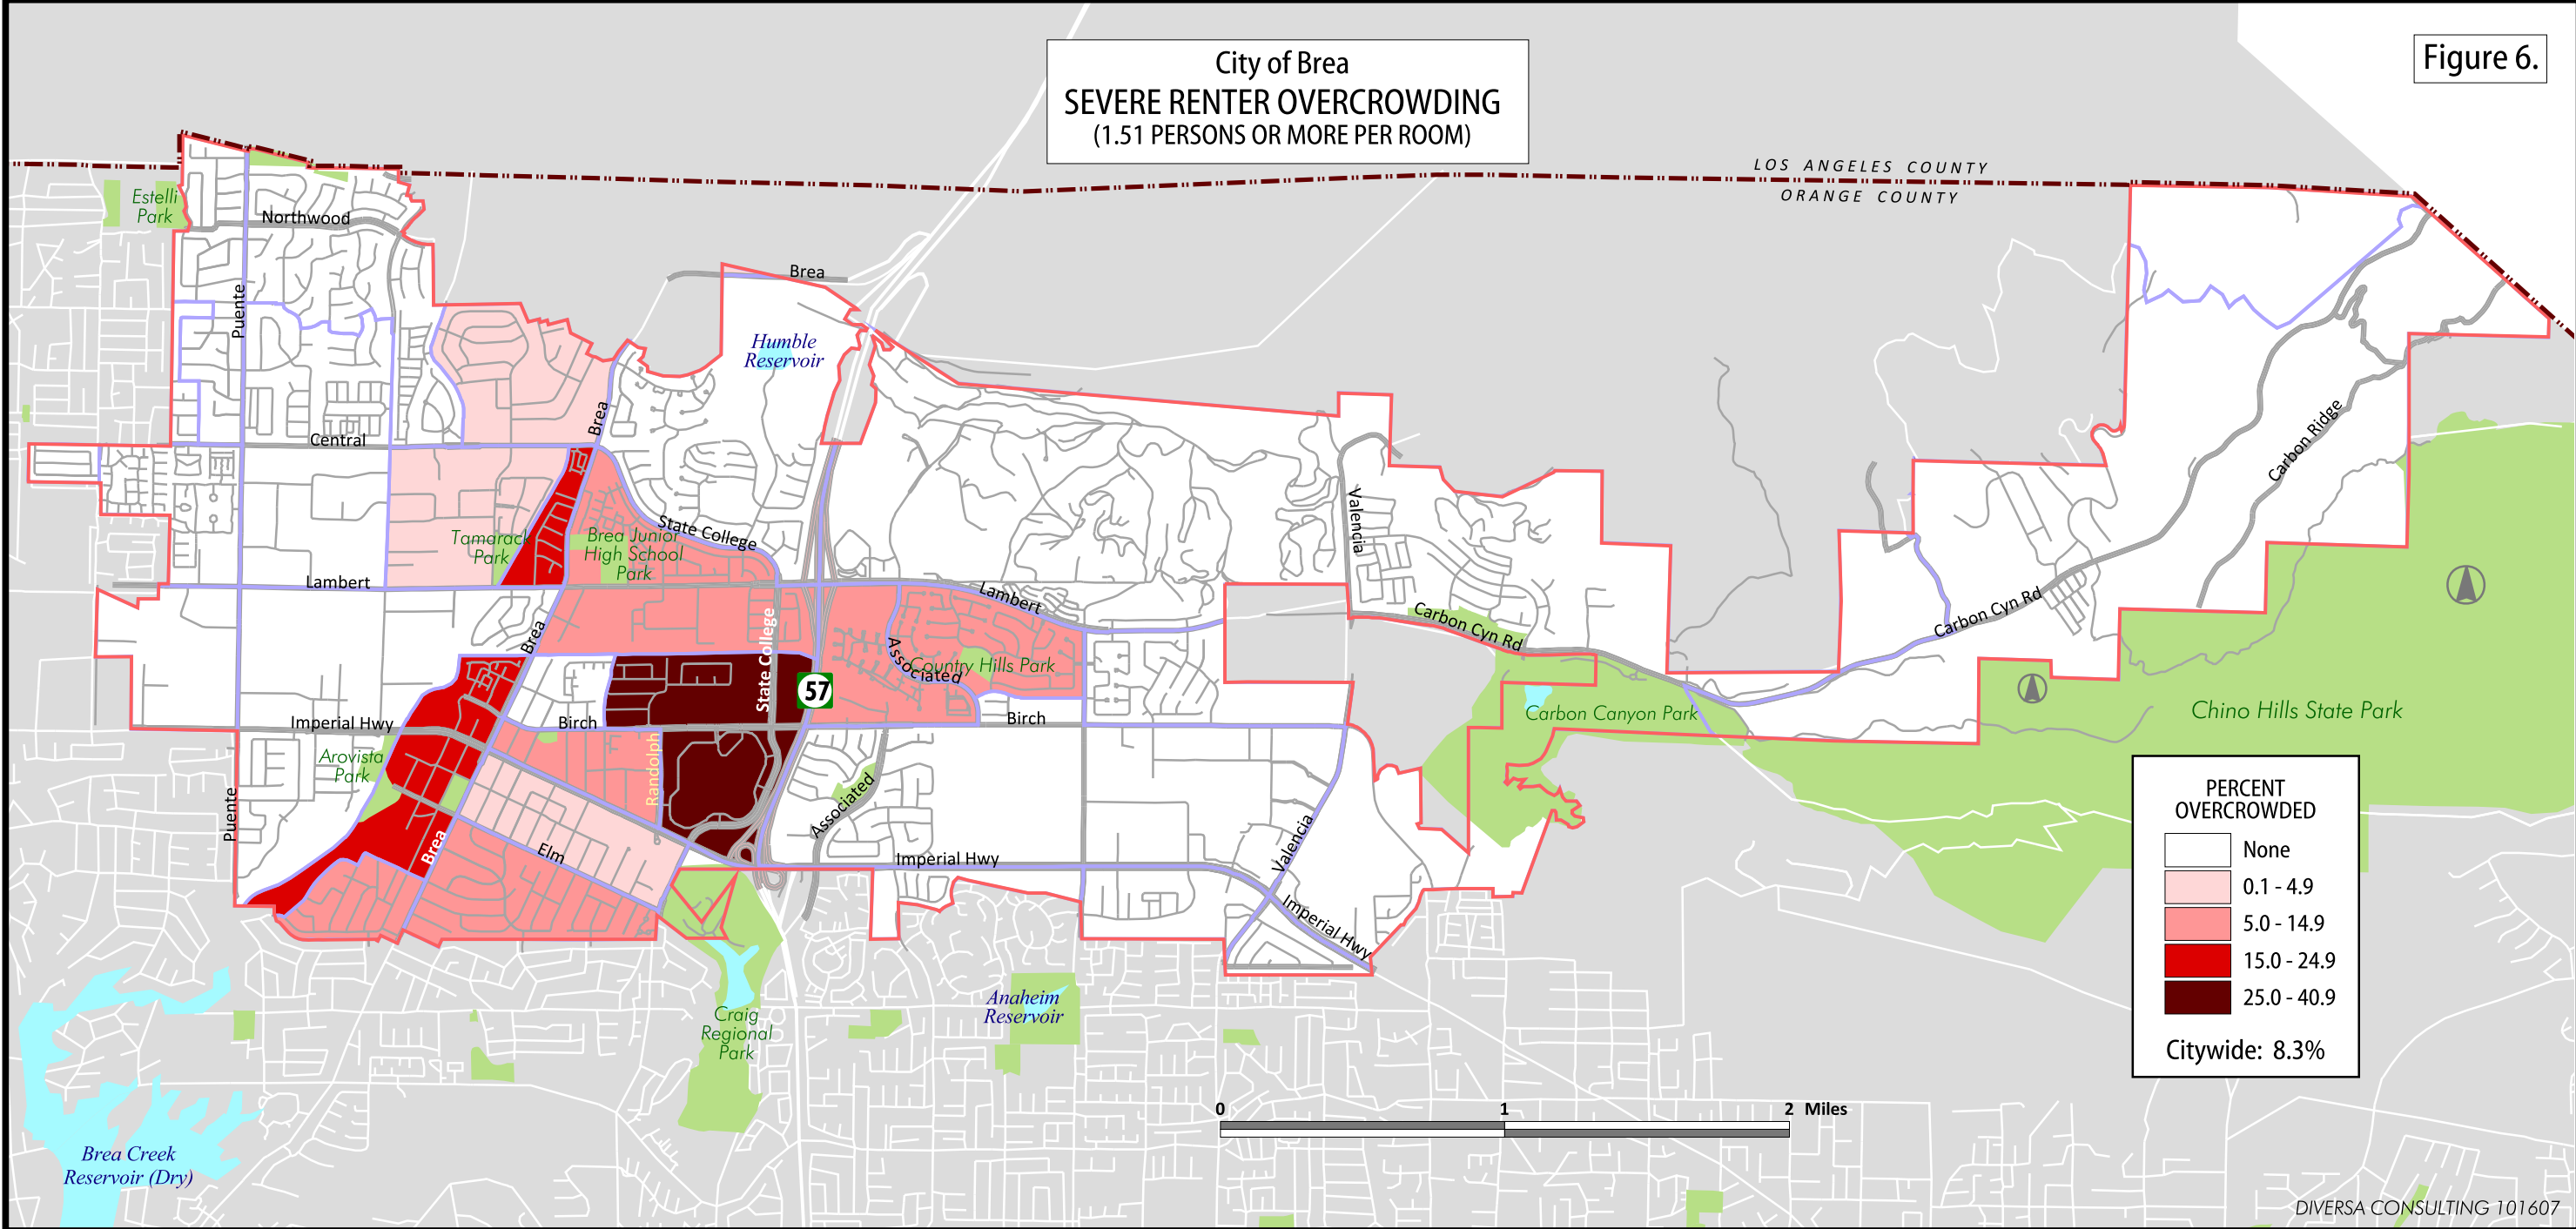

Figure 6.

City of Brea  
SEVERE RENTER OVERCROWDING  
(1.51 PERSONS OR MORE PER ROOM)

LOS ANGELES COUNTY  
ORANGE COUNTY